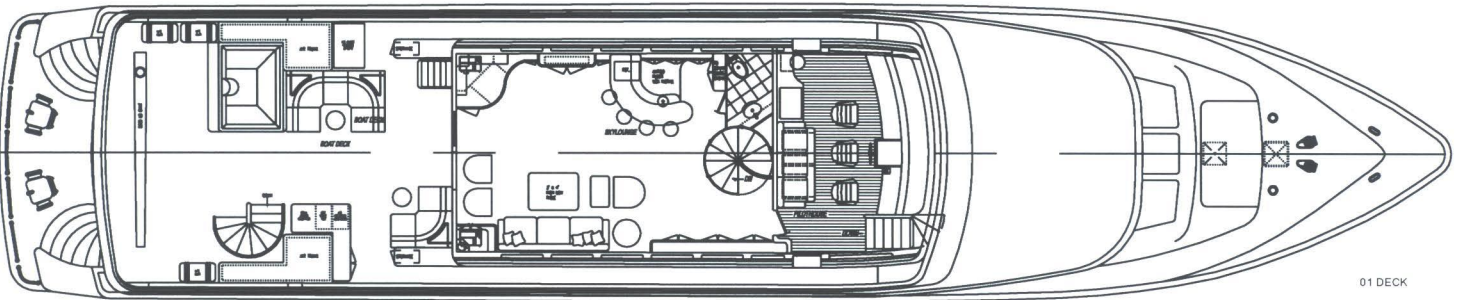

SHIPS PARTICULARS

L.O.A.	115'-00"
L.W.L.	97'-08"
BEAM	24'-00"
DRAFT	7'-00"

01 DECK