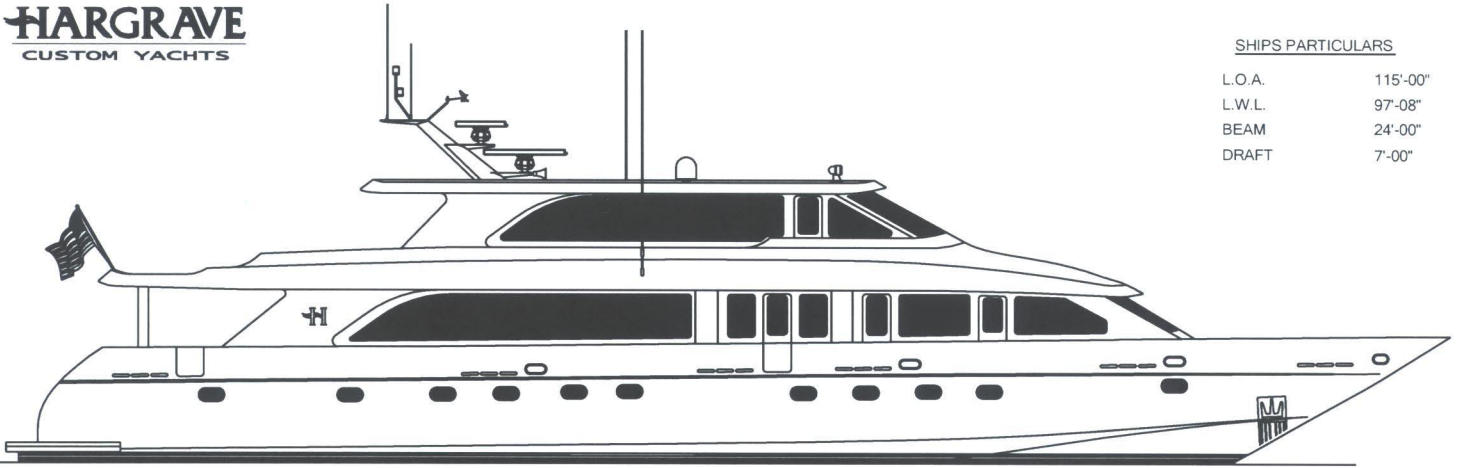

SHIPS PARTICULARS

L.O.A.	115'-00"
L.W.L.	97'-08"
BEAM	24'-00"
DRAFT	7'-00"

01 DECK