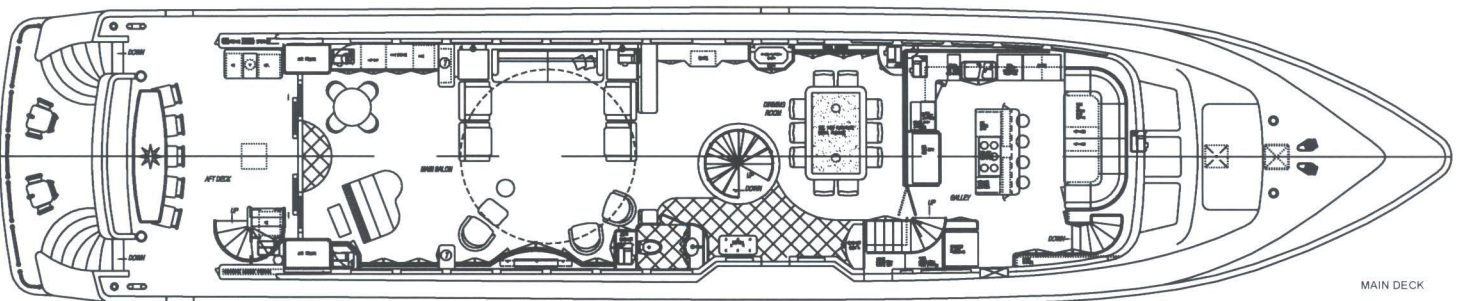

SHIPS PARTICULARS

L.O.A.	115'-00"
L.W.L.	97'-08"
BEAM	24'-00"
DRAFT	7'-00"

MAIN DECK