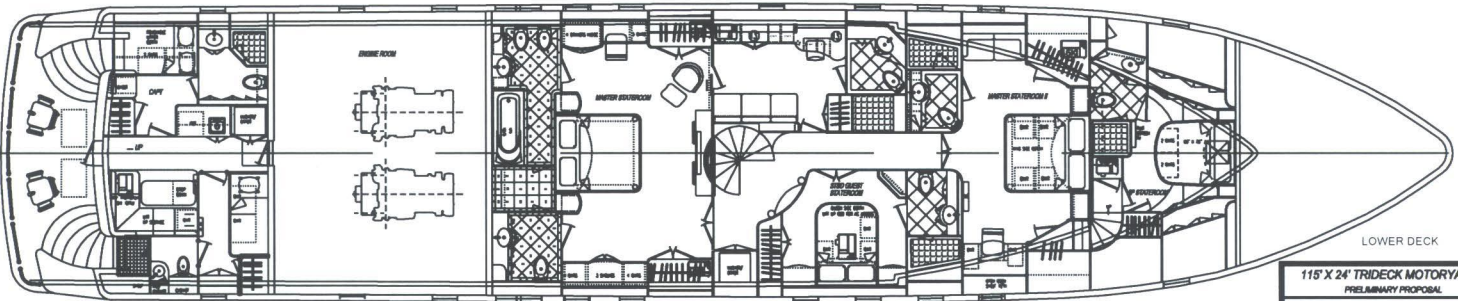

SHIPS PARTICULARS

L.O.A.	115'-00"
L.W.L.	97'-08"
BEAM	24'-00"
DRAFT	7'-00"

LOWER DECK