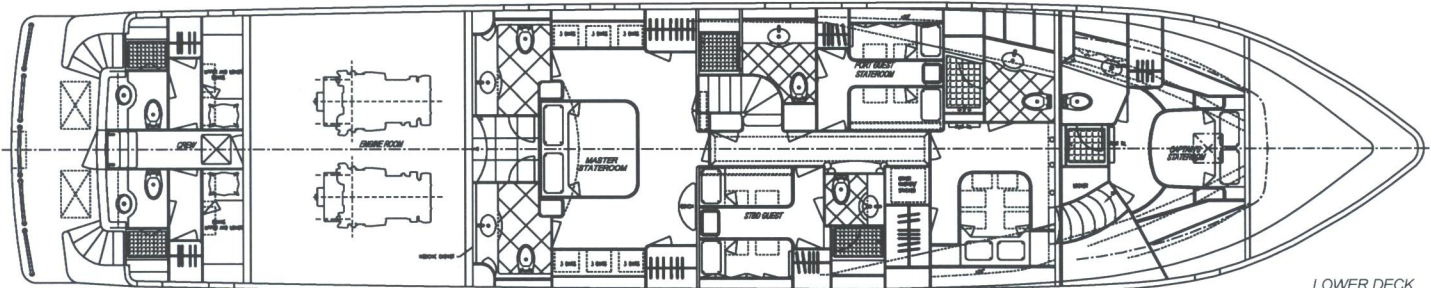

SHIPS PARTICULARS

L.O.A.	97'-00"
L.W.L.	84'-08"
BEAM	20'-00"
DRAFT	5'-06"

PROFILE

FLYBRIDGE

MAIN DECK

LOWER DECK