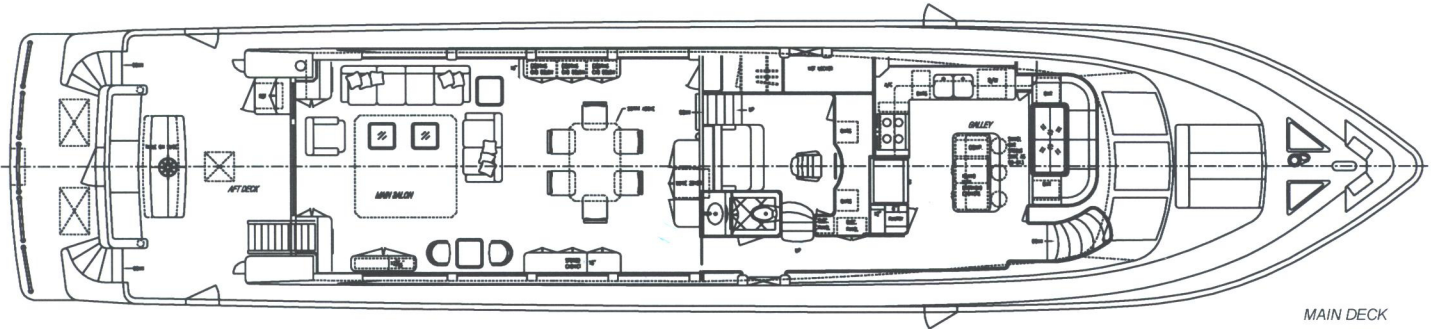

SHIPS PARTICULARS

L.O.A.	97'-00"
L.W.L.	84'-08"
BEAM	20'-00"
DRAFT	5'-06"

PROFILE

FLYBRIDGE

MAIN DECK

LOWER DECK